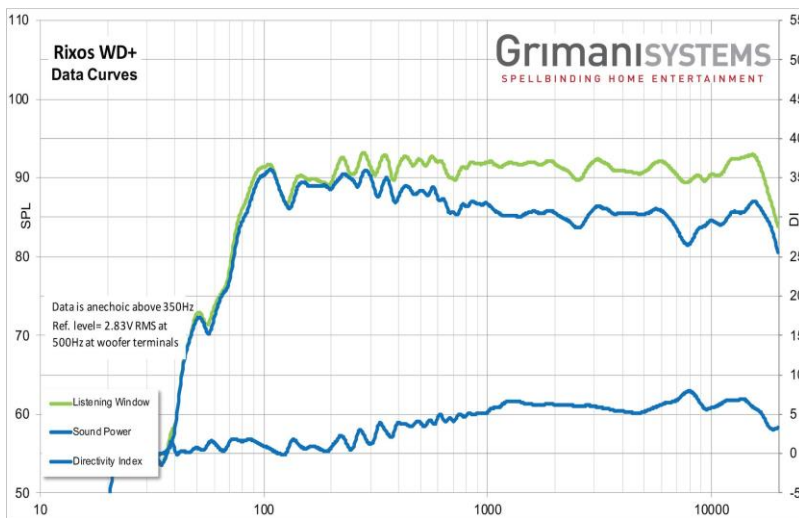

Mounting Kit Options:

Recessed in-ceiling – Concealed by stretched fabric or grille: Perimeter bracket

Responses: Listening Window and Sound Power