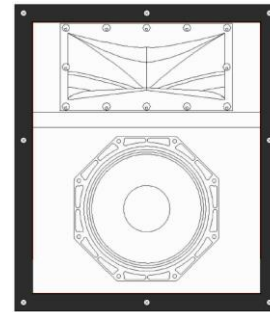

Mounting Kit Options:

Recessed in-ceiling – Concealed by stretched fabric or grille: Perimeter bracket

Responses: Listening Window and Sound Power