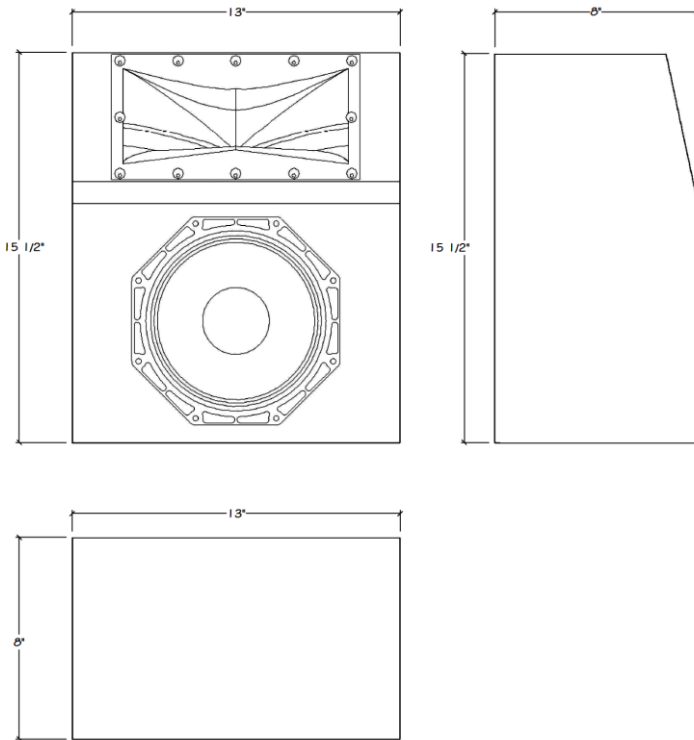

**Cabinet Configuration**

**2~4 Channel DSP Power Amp**  
2 channels per speaker

**Mounting Kit Options:**

Recessed in-ceiling – Concealed by stretched fabric or grille: Perimeter bracket

**Responses: Listening Window and Sound Power**