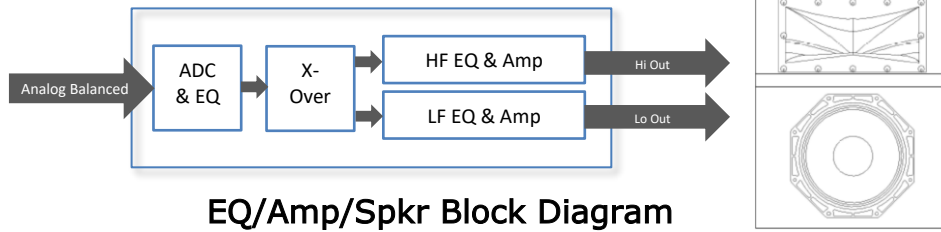

## 2-way Active Bi-Amplified DSP High Output Ceiling Speaker

- Ceiling Flush or Recessed Mount
- Exceptional Dynamics and Finesse
- Active Bi-Amplified / Integrated Digital Signal Processing / Room EQ
- Calibration, Diagnostics, and 24/7 monitoring Over IP
- 8" deep
- Basic Specs:  
8" woofer / 1" dome in CSA™ waveguide / Max SPL 1m Long-Short: 107-113dB  
80Hz to 20kHz / 160W rack amplifier / DSP x-over and room EQ / 15.5"x13"x8"